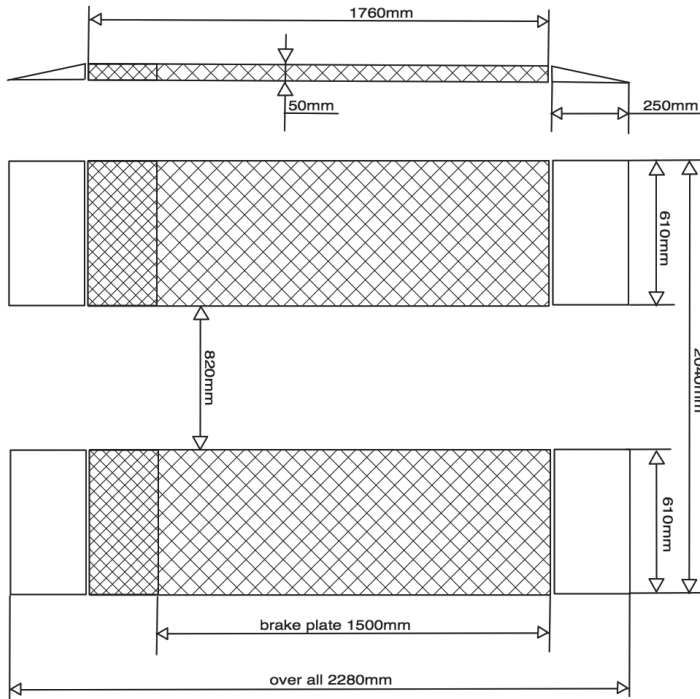

Technical data

Drive-over load	4,000 kg
Test width	variable
Test load	4,000 kg
Fuse	10 A inert
Power supply	230 V, 50/60 Hz
Brake force	max. 9.99 kN
Dimensions display (W x H x D)	550 x 180 x 55 mm
Dimensions brake plate (L x W x H)	1,760 x 610 x 50 mm