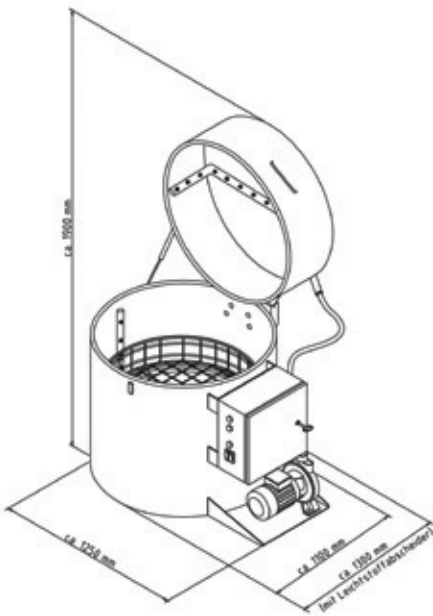

- Compact and sturdy design
- Made of stainless steel
- Simple handling
- Space saving
- 3D-blast pipe system incl. flat fan nozzles
- Low-water level alarm
- Safety limit switch on cover

Tub cover:

- Track rollers + fixed rollers

Versions:

- RC 82 with 790 mm usable basket diameter
- RC 122 with 1190 mm usable basket diameter

Optional extras:

- Heating timer
- Oil skimmer
- Economy insulation
- Detergents & small parts baskets
- Service counter

Special colours available on request!

Technical Data	
	RC 122
Usable basket diameter	1.190 mm
Usable height	500 mm
Loading height	830 mm
Max. basket load	500 kg
Liquid volume	370 l
Pump ratio	280 l/min
Pump pressure	5 bar
Voltage	230 / 400 V - 50 Hz - 24 A
Pump motor rating	4 kW
Heating	9 + 6 kW
Basket drive	E-Motor 0.09 kW
Total height	approx. 1,300 mm
Total width	approx. 1,650 mm
Total depth	approx. 1,500 mm
Total weight	approx. 350 kg