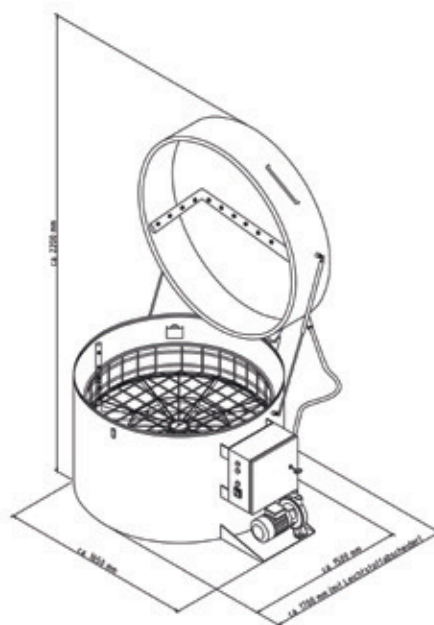

- Compact and sturdy design
- Made of stainless steel
- Simple handling
- Space saving
- 3D-blast pipe system incl. flat fan nozzles
- Low-water level alarm
- Safety limit switch on cover

Tub cover:

- Track rollers + fixed rollers

Versions:

- RC 82 with 790 mm usable basket diameter
- RC 122 with 1190 mm usable basket diameter

Optional extras:

- Heating timer
- Oil skimmer
- Economy insulation
- Detergents & small parts baskets
- Service counter

Special colours available on request!

Technical Data	
	RC 122
Usable basket diameter	1.190 mm
Usable height	500 mm
Loading height	830 mm
Max. basket load	500 kg
Liquid volume	370 l
Pump ratio	280 l/min
Pump pressure	5 bar
Voltage	230 / 400 V - 50 Hz - 24 A
Pump motor rating	4 kW
Heating	9 + 6 kW
Basket drive	E-Motor 0.09 kW
Total height	approx. 1,300 mm
Total width	approx. 1,650 mm
Total depth	approx. 1,500 mm
Total weight	approx. 350 kg