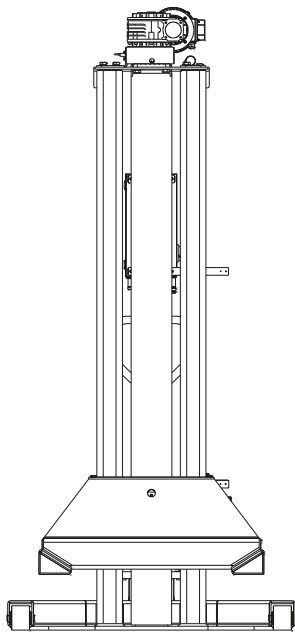

Technical data	
Lifting capacity	7,500 kg
Lifting height	1,720 mm
Wheel distance	620 mm
Stroke length	1,605 mm
Lifting / lowering time	150 sec.
Motor	3 kW/column
Operation	electro-mechanical
Voltage	3 x 380/415 V – 50 Hz – 16 A
Min. height	115 mm
Total height	2,430 mm

Control unit

Архангельск (8182)63-90-72
Астана (7172)727-132
Астрахань (8512)99-46-04
Барнаул (3852)73-04-60
Белгород (4722)40-23-64
Брянск (4832)59-03-52
Владивосток (423)249-28-31
Волгоград (844)278-03-48
Вологда (8172)26-41-59
Воронеж (473)204-51-73
Екатеринбург (343)384-55-89
Иваново (4932)77-34-06

Ижевск (3412)26-03-58
Иркутск (395)279-98-46
Казань (843)206-01-48
Калининград (4012)72-03-81
Калуга (4842)92-23-67
Кемерово (3842)65-04-62
Киров (8332)68-02-04
Краснодар (861)203-40-90
Красноярск (391)204-63-61
Курск (4712)77-13-04
Липецк (4742)52-20-81
Киргизия (996)312-96-26-47

Магнитогорск (3519)55-03-13
Москва (495)268-04-70
Мурманск (8152)59-64-93
Набережные Челны (8552)20-53-41
Нижний Новгород (831)429-08-12
Новокузнецк (3843)20-46-81
Новосибирск (383)227-86-73
Омск (3812)21-46-40
Орел (4862)44-53-42
Оренбург (3532)37-68-04
Пенза (8412)22-31-16
Казахстан (772)734-952-31

Пермь (342)205-81-47
Ростов-на-Дону (863)308-18-15
Рязань (4912)46-61-64
Самара (846)206-03-16
Санкт-Петербург (812)309-46-40
Саратов (845)249-38-78
Севастополь (8692)22-31-93
Симферополь (3652)67-13-56
Смоленск (4812)29-41-54
Сочи (862)225-72-31
Ставрополь (8652)20-65-13