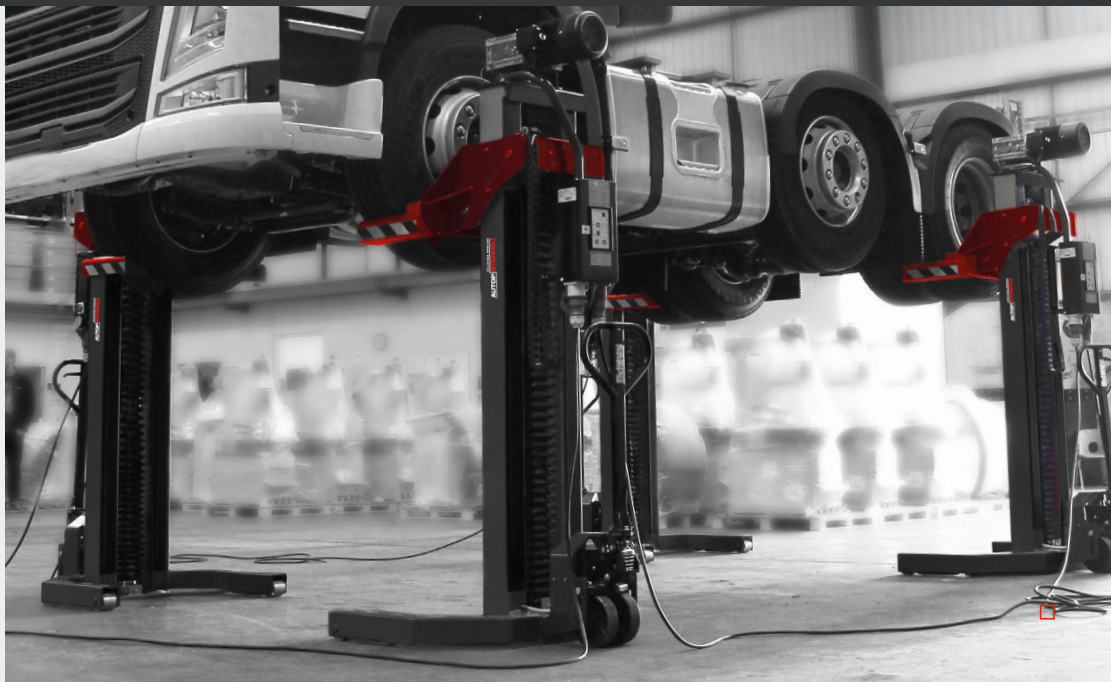

<https://autop.nt-rt.ru> || aft@nt-rt.ru

Mobile 75 S

Electro-mechanical mobile lift with 7.5 t capacity per column

Application

- Repair and maintenance

Description:

- Each column is equipped with a 3 kW motor
- Sturdy column construction offering many possibilities
- Easy access to all kinds of maintenance jobs
- Self-carrying spindle with nut sets and safety nuts
- Obstruction system
- Electronic cable-free synchronization of columns during raising/lowering
- 4 identical columns, each with control unit with alarm signal
- Lockable main switch for emergency stop on each column
- Different programs for operation of all columns, of two, etc.
- Connecting cables between columns inclusive in delivery
- Integrated towing jack on each column
- Hydraulically adjusted wheel with locking device on column back, which lowers towing jack automatically at approx. 600 kg load

Optional extras:

- Support stand, 880-1410 mm, 8.2 t
- Support stand, 1350-2130 mm, 8.2 t
- Wheel adaptor 800-575 mm

Other optional extras and special colours available on request!

Technical data	
Lifting capacity	7,500 kg
Lifting height	1,720 mm
Wheel distance	620 mm
Stroke length	1,605 mm
Lifting / lowering time	150 sec.
Motor	3 kW/column
Operation	electro-mechanical
Voltage	3 x 380/415 V – 50 Hz – 16 A
Min. height	115 mm
Total height	2,430 mm