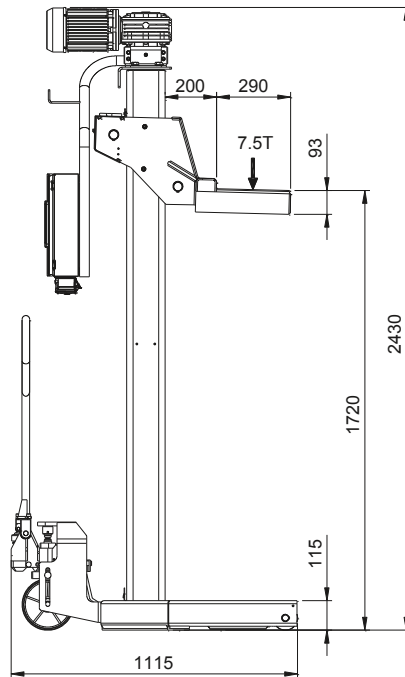

Technical data	
Lifting capacity	7,500 kg
Lifting height	1,720 mm
Wheel distance	620 mm
Stroke length	1,605 mm
Lifting / lowering time	150 sec.
Motor	3 kW/column
Operation	electro-mechanical
Voltage	3 x 380/415 V – 50 Hz – 16 A
Min. height	115 mm
Total height	2,430 mm

Control unit

Архангельск (8182)63-90-72
Астана (7172)727-132
Астрахань (8512)99-46-04
Барнаул (3852)73-04-60
Белгород (4722)40-23-64
Брянск (4832)59-03-52
Владивосток (423)249-28-31
Волгоград (844)278-03-48
Вологда (8172)26-41-59
Воронеж (473)204-51-73
Екатеринбург (343)384-55-89
Иваново (4932)77-34-06

Ижевск (3412)26-03-58
Иркутск (395)279-98-46
Казань (843)206-01-48
Калининград (4012)72-03-81
Калуга (4842)92-23-67
Кемерово (3842)65-04-62
Киров (8332)68-02-04
Краснодар (861)203-40-90
Красноярск (391)204-63-61
Курск (4712)77-13-04
Липецк (4742)52-20-81
Киргизия (996)312-96-26-47

Магнитогорск (3519)55-03-13
Москва (495)268-04-70
Мурманск (8152)59-64-93
Набережные Челны (8552)20-53-41
Нижний Новгород (831)429-08-12
Новокузнецк (3843)20-46-81
Новосибирск (383)227-86-73
Омск (3812)21-46-40
Орел (4862)44-53-42
Оренбург (3532)37-68-04
Пенза (8412)22-31-16
Казахстан (772)734-952-31

Пермь (342)205-81-47
Ростов-на-Дону (863)308-18-15
Рязань (4912)46-61-64
Самара (846)206-03-16
Санкт-Петербург (812)309-46-40
Саратов (845)249-38-78
Севастополь (8692)22-31-93
Симферополь (3652)67-13-56
Смоленск (4812)29-41-54
Сочи (862)225-72-31
Ставрополь (8652)20-65-13