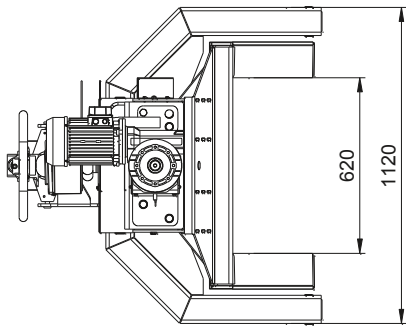

All wheel sizes:

- ø800-1140 mm
- Fork length 290 mm

Standard colours:

- Columns: RAL 7016 - grey
- Forks: RAL 3020 - red

Versions:

- Available with 400 V / 3 phases, 50 cycles
- Cable versions:
 - With 2 columns (15 t),
 - 4 columns (30 t),
 - 6 columns (45 t) or
 - 8 columns (60 t)

Optional extras:

- Support stand, 880-1410 mm, 8.2 t
- Support stand, 1350-2130 mm, 8.2 t
- Wheel adaptor 800-575 mm

Other optional extras and special colours available on request!

Technical data	
Lifting capacity	7,500 kg
Lifting height	1,720 mm
Wheel distance	620 mm
Stroke length	1,605 mm
Lifting / lowering time	150 sec.
Motor	3 kW/column
Operation	electro-mechanical
Voltage	3 x 380/415 V – 50 Hz – 16 A
Min. height	115 mm
Total height	2,430 mm