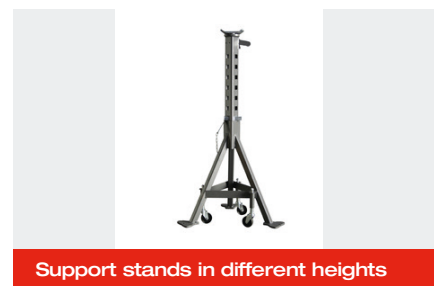

Wheel adaptor

Support stands in different heights

Архангельск (8182)63-90-72
Астана (7172)727-132
Астрахань (8512)99-46-04
Барнаул (3852)73-04-60
Белгород (4722)40-23-64
Брянск (4832)59-03-52
Владивосток (423)249-28-31
Волгоград (844)278-03-48
Вологда (8172)26-41-59
Воронеж (473)204-51-73
Екатеринбург (343)384-55-89
Иваново (4932)77-34-06

Ижевск (3412)26-03-58
Иркутск (395)279-98-46
Казань (843)206-01-48
Калининград (4012)72-03-81
Калуга (4842)92-23-67
Кемерово (3842)65-04-62
Киров (8332)68-02-04
Краснодар (861)203-40-90
Красноярск (391)204-63-61
Курск (4712)77-13-04
Липецк (4742)52-20-81
Киргизия (996)312-96-26-47

Магнитогорск (3519)55-03-13
Москва (495)268-04-70
Мурманск (8152)59-64-93
Набережные Челны (8552)20-53-41
Нижний Новгород (831)429-08-12
Новокузнецк (3843)20-46-81
Новосибирск (383)227-86-73
Омск (3812)21-46-40
Орел (4862)44-53-42
Оренбург (3532)37-68-04
Пенза (8412)22-31-16
Казахстан (772)734-952-31

Пермь (342)205-81-47
Ростов-на-Дону (863)308-18-15
Рязань (4912)46-61-64
Самара (846)206-03-16
Санкт-Петербург (812)309-46-40
Саратов (845)249-38-78
Севастополь (8692)22-31-93
Симферополь (3652)67-13-56
Смоленск (4812)29-41-54
Сочи (862)225-72-31
Ставрополь (8652)20-65-13

Сургут (3462)77-98-35
Тверь (4822)63-31-35
Томск (3822)98-41-53
Тула (4872)74-02-29
Тюмень (3452)66-21-18
Ульяновск (8422)24-23-59
Уфа (347)229-48-12
Хабаровск (4212)92-98-04
Челябинск (351)202-03-61
Череповец (8202)49-02-64
Ярославль (4852)69-52-93