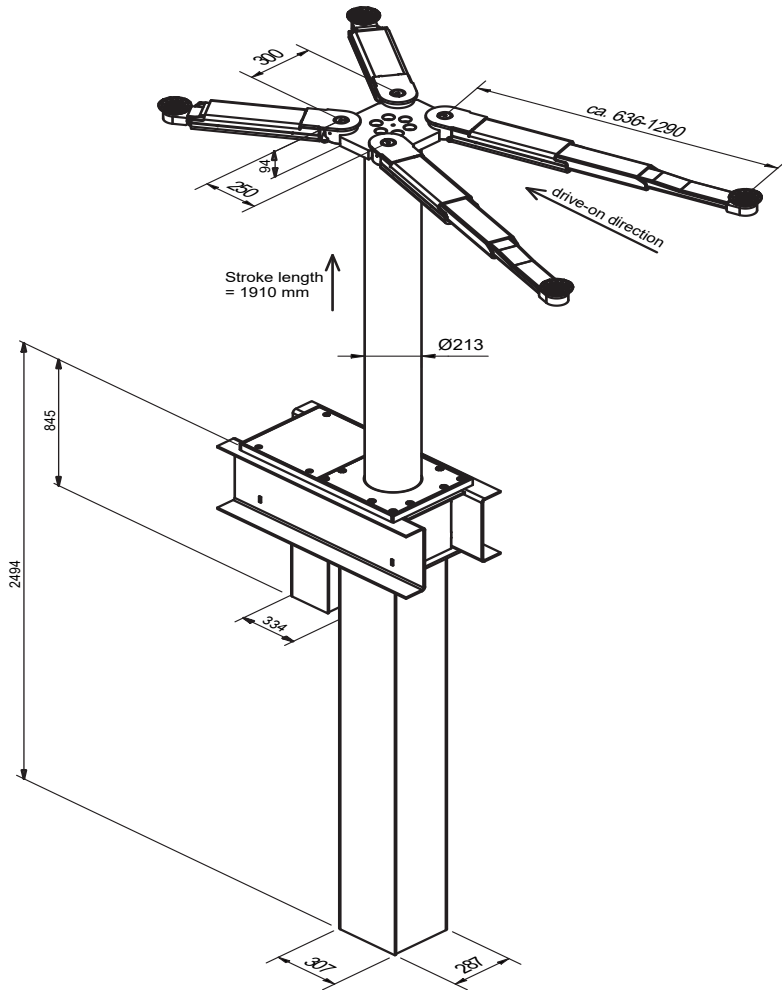

Installation:

- Superstructure on floor
- Ceiling installation
- Hydraulic pump unit in floor

Optional extras:

- Large program of extra pads

Special colours available on request!

Technical data	
Lifting capacity	3,500 kg
Lifting height	1,910 mm
Working height	2,005 - 2,045 mm
Cylinder diameter	213 mm
Lifting / lowering time (high pressure)	approx. 30 sec.
Foundation depth	2,650 mm
Pump unit	3 kW
Hydraulic oil	14 l
Voltage	230 / 400 V – 50 Hz – 16 A

Arm superstructure	
Min. height with pad No.	11027 (95 - 135 mm)
Arm length, min. - max.	636 - 1,290 mm
Construction height	94 mm

Corrosion-free guiding elements

Internal arm locking system

Hard-chrome plated cylinder