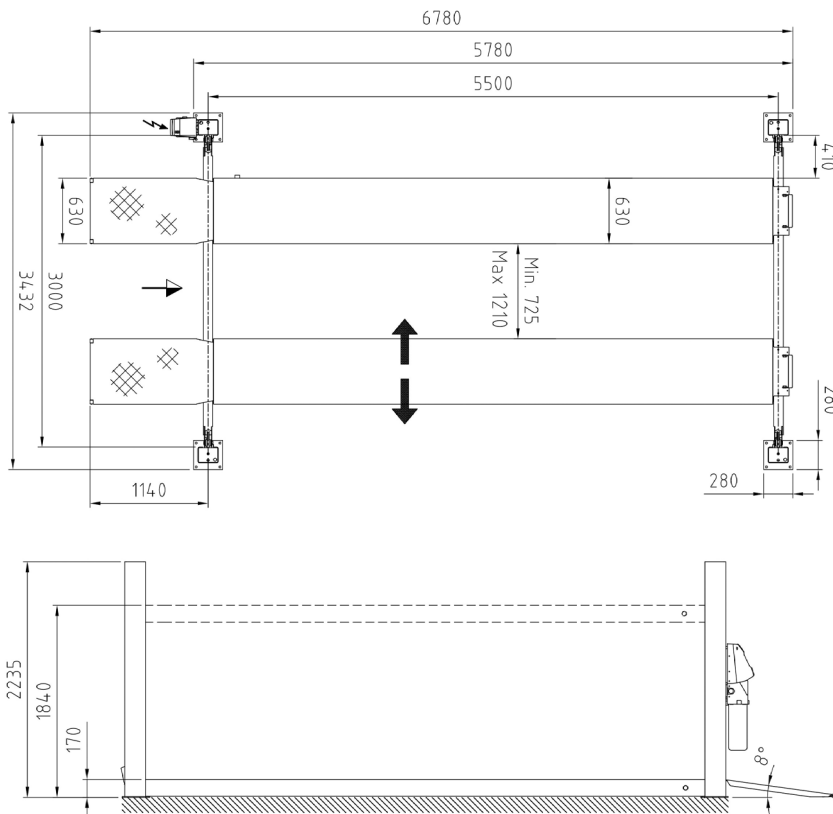

Optional extras:

- Set of expansion bolts
- Extra control unit
- LED-lighting set
- Set of two 385 mm ramp extensions
- Set of two platform extensions (0.5 m)

Special colours available on request!

Technical data	
Lifting capacity	6,200 kg
Lifting height	1,670 mm
Working height	1,840 mm
Lifting / lowering time	approx. 48/58 sec.
Pump unit	3 kW
Voltage	3x230/400V – 50 Hz – 25/16 A

Platforms	
Total length	6,780/7,280 mm
Usable length of platform	5,500/6,000 mm
Wheel base, min. - max.	variable
Platform width	630 mm
Distance between platforms	725 – 1,210 mm
Min. height	170 mm
Width between posts	3,000 mm
Total width - outer edges base plates	3,432 mm
Total height	2,235 mm