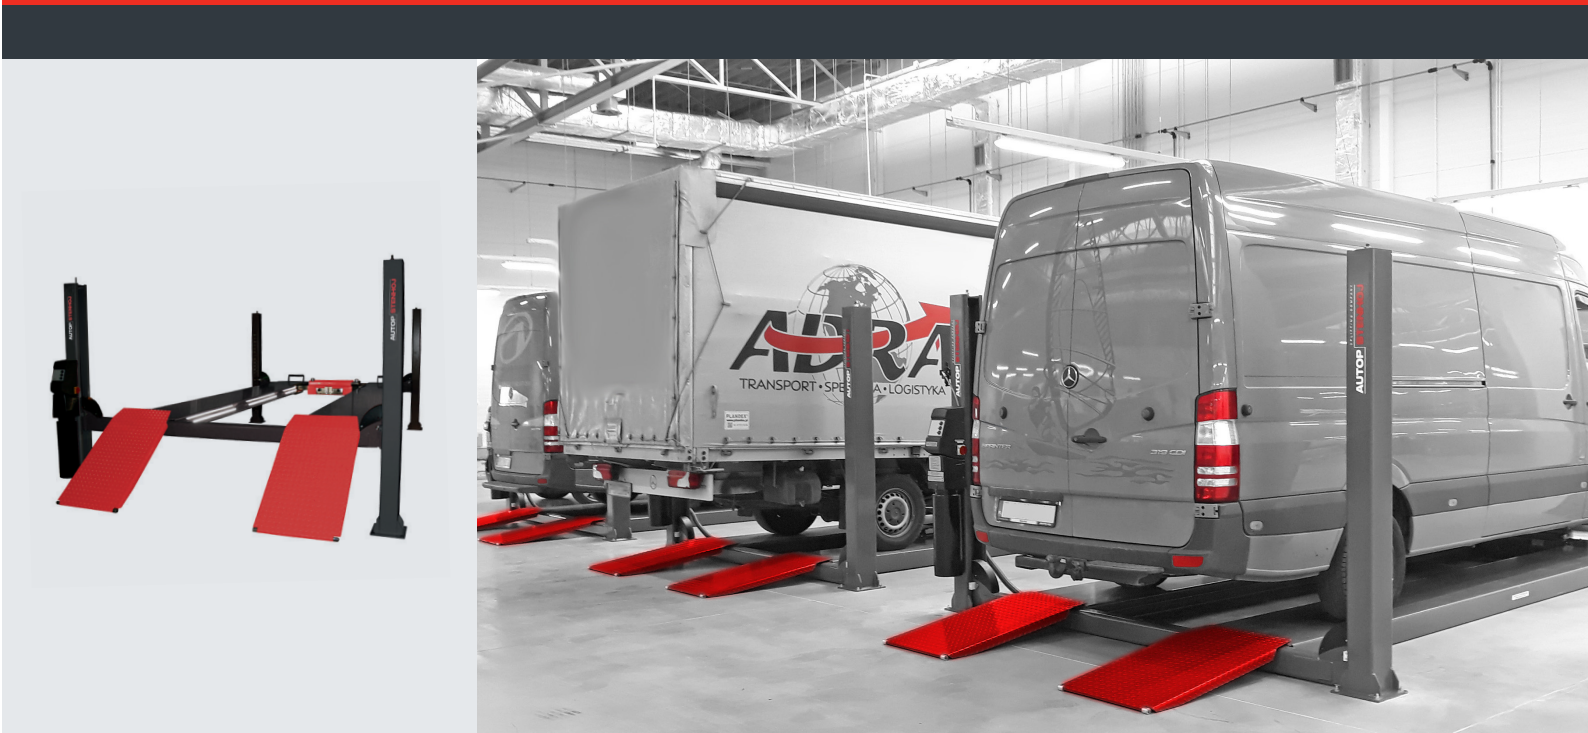

<https://autop.nt-rt.ru> || aft@nt-rt.ru

Major 6230

Electro-hydraulic 4-post lift, 6.2 t capacity

Application

- Check-in
- Repair and maintenance

Approvals / recommendations

- Renault

Description: