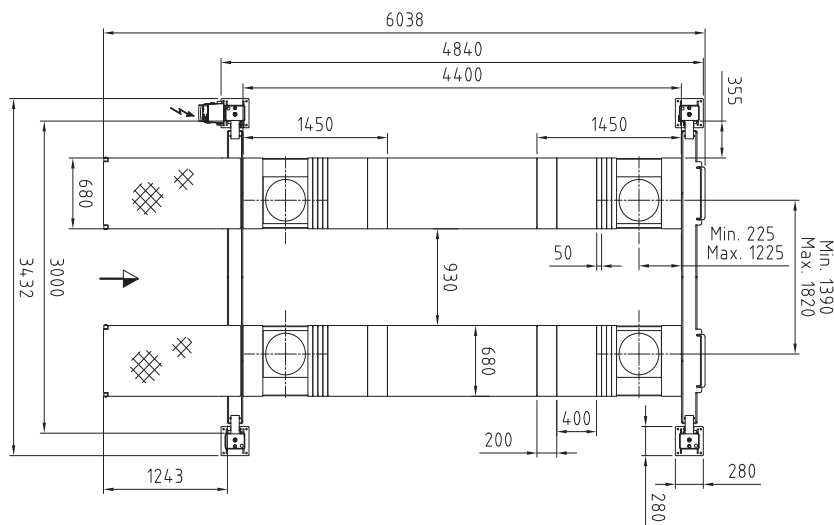

Versions:

- Available with different voltages
- Drive-on ramps and stops for surface-mounting, alternatively drive-over ramps for recessed installation
- 44 = 4,400 mm platforms

Optional extras:

- Set of expansion bolts
- Extra control unit
- LED-lighting set
- Set of two cover plates for recesses
- Set of two 385 mm ramp extensions

Special colours available on request!

Technical data	
Lifting capacity	4,000 kg
Lifting height	1,670 mm
Working height	1,860 mm
Lifting / lowering time	35 sec.
Pump unit	3 kW
Voltage	3x230 / 400V – 50 Hz – 25 / 16 A

Platforms	
Total length	4,840 mm
Usable length of platform	4,400 mm
Wheel base, min. - max.	variable
Platform width	680 mm
Distance between platforms	930 mm
Min. height	190 mm
Width between posts	3,000 mm
Total width - outer edges base plates	3,432 mm
Total height	2,233 mm