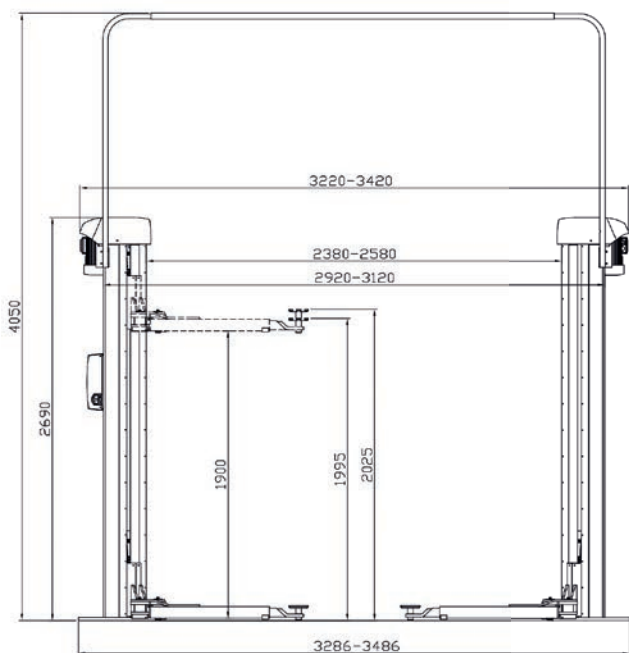

Technical data	
Lifting capacity	3,000 kg
Lifting height	1,900 mm
Working height	1,995 - 2,025 mm
Lifting / lowering time	app. 40 Sec.
Motor	2 x 1.5 kW
Voltage	3 x 230/400V - 50 Hz - 35/25 A

Arm superstructure	
Lifting pad included in the delivery	P: 777395 (25 - 55 mm) CP: 777539 (25 - 190 mm)
Min. height	95 mm
Drive-through width	2,120 - 2,320 mm
Width between posts	2,380 - 2,580 mm
Total width - outer edges posts	2,920 - 3,120 mm
Total width - outer edges base plates	3,286 - 3,486 mm
Total height post	2,690 mm
Total height inkl. portal	4,050 / 4,350 mm
Arm length front, min. - max.	F Std: 540 - 850 mm F DT: 480 - 840 mm
Arm length rear, min. - max.	F Std1: 900 - 1,425 mm F Std2: 800 - 1,250 mm