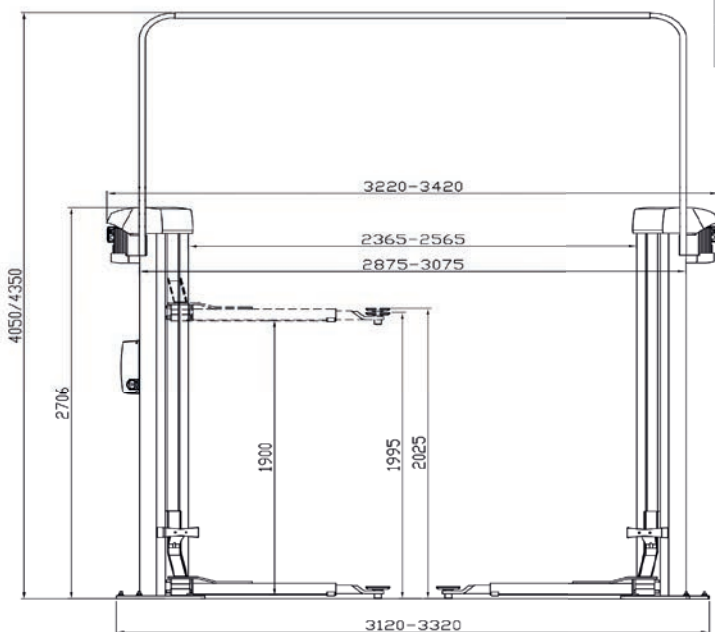

Technical data	
Lifting capacity	3,000 kg
Lifting height	1,900 mm
Working height	1,995 - 2,025 mm
Lifting / lowering time	app. 40 Sec.
Motor	2 x 1.5 kw
Voltage	3 x 230/400V - 50 Hz - 25/16 A

Arm superstructure	
Lifting pad included in the delivery	P: 777112 (30 - 60 mm) CP: 777539 CF-08: 777395 + 660501
Min. height	95 mm
Drive-through width	2,110 - 2,310 mm
Width between posts	2,365 - 2,565 mm
Total width - outer edges posts	2,875 - 3,075 mm
Total width - outer edges base plates	3,120 - 3,320 mm
Total height post	2,706 mm
Total height inkl. portal	4,050 / 4,350 mm
Arm length front, min. - max.	F Std: 540 - 850 mm F DT: 480 - 840 mm
Arm length rear, min. - max.	900 - 1,425 mm