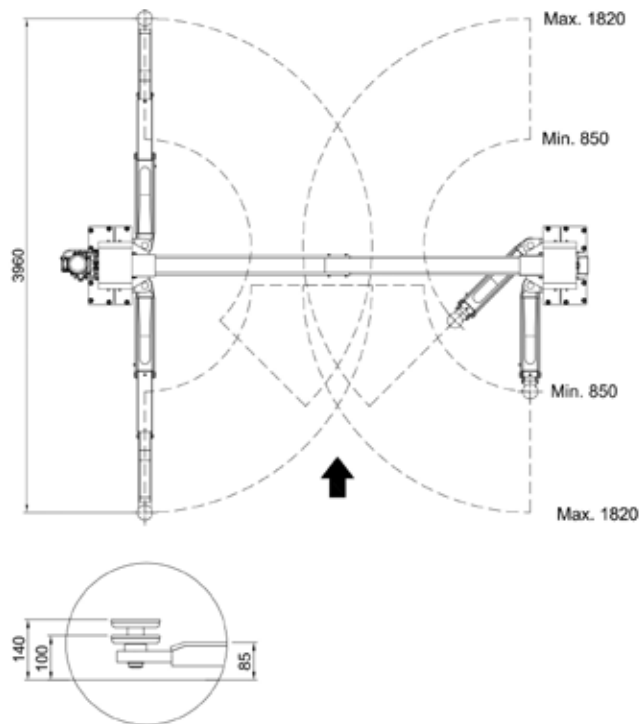

Versions:

- Available with different voltages
- Universal armset

Optional extras:

- Set of expansion bolts
- A large program of lifting pads

Special colours available on request!

Technical data	
Lifting capacity	5,500 kg
Lifting height	1,800 mm
Working height	1,900 - 1,940 mm
Lifting / lowering time	42 sec.
Pump unit	3.6 kW
Voltage	3x230 / 400 V - 50 / 60Hz - 16 A

Arm superstructure	
Lifting pad included in the delivery no. 11081	100 - 140 mm
Min. height	100 mm
Drive-through width	2,900 mm
Width between posts	3,330 mm
Total width - outer edges base plates	3,992 mm
Total height incl. portal	4,915 mm
Arm length front/rear, min. - max.	850 - 1,820 mm