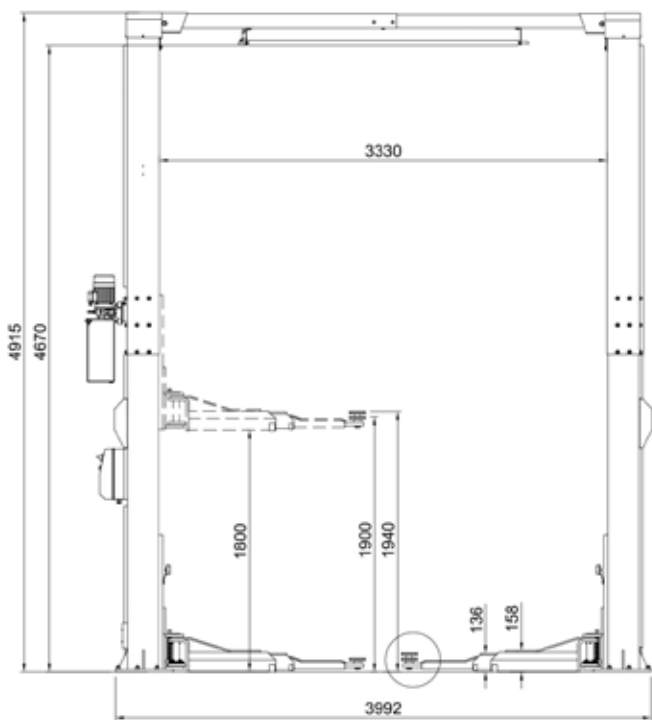

Versions:

- Available with different voltages
- Universal armset

Optional extras:

- Set of expansion bolts
- A large program of lifting pads

Special colours available on request!

Technical data	
Lifting capacity	5,500 kg
Lifting height	1,800 mm
Working height	1,900 - 1,940 mm
Lifting / lowering time	42 sec.
Pump unit	3.6 kW
Voltage	3x230 / 400 V - 50 / 60Hz - 16 A

Arm superstructure	
Lifting pad included in the delivery no. 11081	100 - 140 mm
Min. height	100 mm
Drive-through width	2,900 mm
Width between posts	3,330 mm
Total width - outer edges base plates	3,992 mm
Total height incl. portal	4,915 mm
Arm length front/rear, min. - max.	850 - 1,820 mm