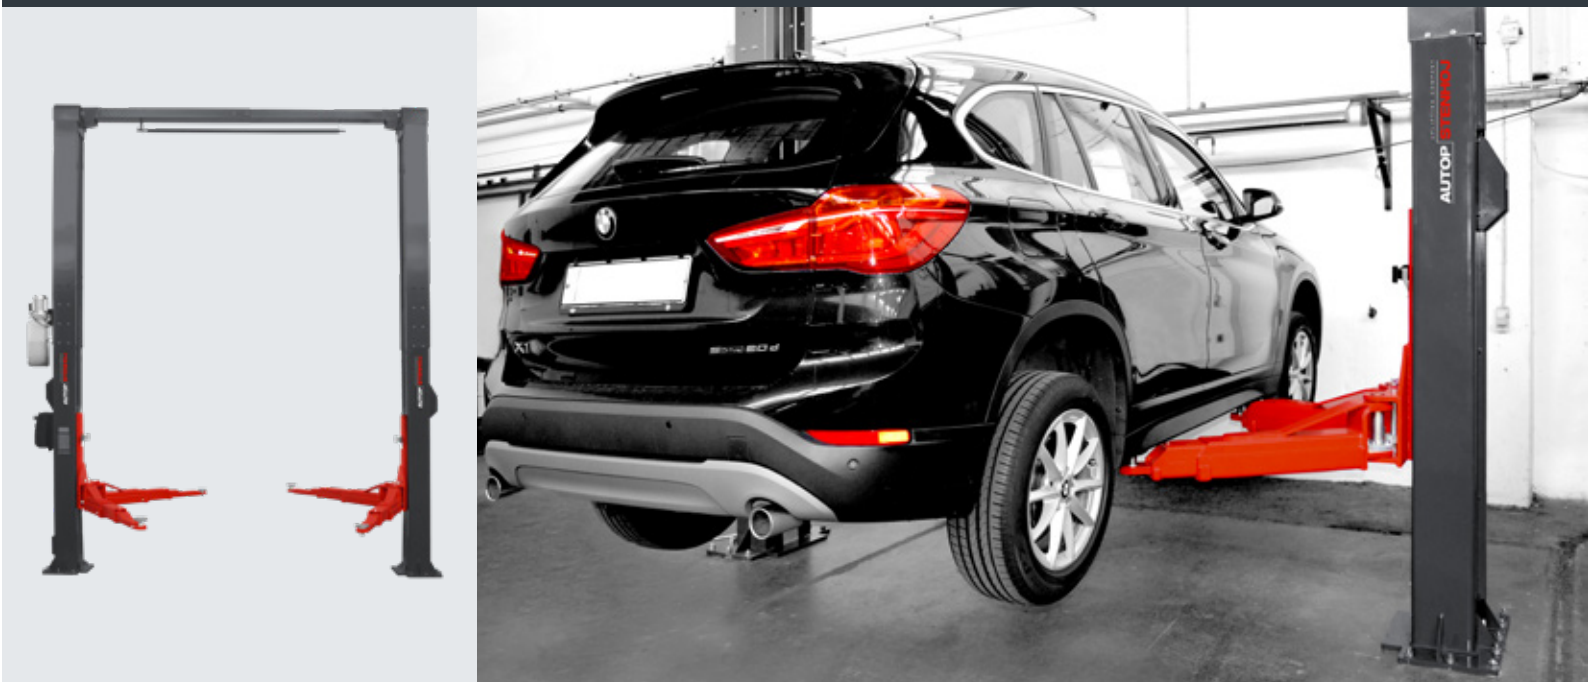

<https://autop.nt-rt.ru> || aft@nt-rt.ru

Magnat 55

Electro-hydraulic 2-post lift, 5.5 t capacity

Application

- Repair and maintenance

Description:

Posts:

- Symmetric posts
- Very stable bent posts
- Without base frame
- One hydraulic unit
- Carriage with slide blocks
- Pushbutton control unit with alarm signal
- Adjustable end stop and upper protection bar
- Mechanic synchronization
- Electrical safety ratchet system no expensive compressed air required

Arms:

- Double telescopic front and rear arms, as standard
- Automatic arm locking system
- Low minimum height
- Suitable for passenger cars up to big vans and transposters

Standard colours:

- Arms: RAL 3020 – red
- Posts: RAL 7016 – grey