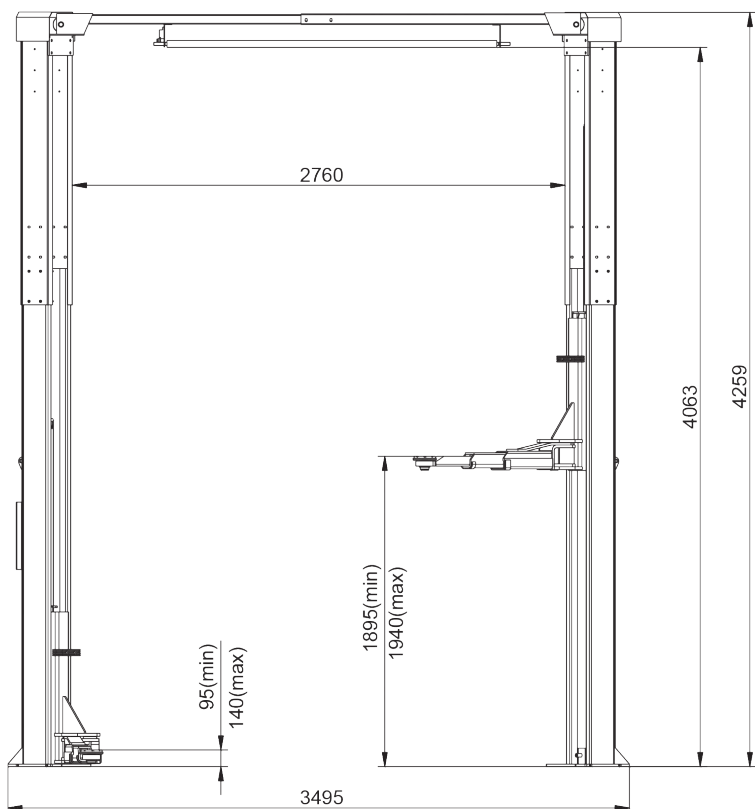

Special colours available on request!

Technical data	
Lifting capacity	4,000 kg
Lifting height	1,800 mm
Working height	1,940 mm
Lifting / lowering time	30 sec.
Pump unit	2.2 kW
Voltage	3x230 / 400 V - 50 / 60Hz - 16 A

Arm superstructure	
Lifting pad included in the delivery	F: 95 – 140 mm
Min. height	95 mm
Drive-through width	Uni: 2,450 mm
Width between posts	Uni: 2,760 mm
Total width - outer edges base plates	Uni: 3,495 mm
Total height incl. portal	4,009 mm + 250 mm
Arm length front, min. - max.	F Uni: 640 – 1,145 mm
Arm length rear, min. - max.	F Uni: 880 – 1,560 mm