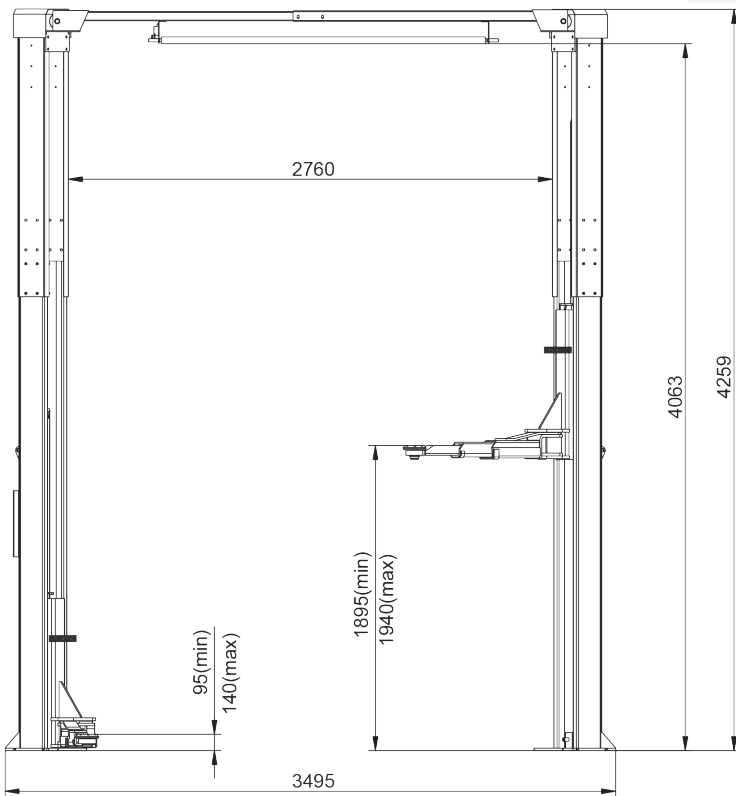

Special colours available on request!

| Technical data | |
|-------------------------|--------------------------------|
| Lifting capacity | 3,500 kg |
| Lifting height | 1,800 mm |
| Working height | 1,940 mm |
| Lifting / lowering time | 30 sec. |
| Pump unit | 2.2 kW |
| Voltage | 3x230 / 400 V-50 / 60Hz – 16 A |

| Arm superstructure | |
|---------------------------------------|--|
| Lifting pad included in the delivery | F: 95 – 140 mm |
| Min. height | 95 mm |
| Drive-through width | BMW: 2,250 mm Uni: 2,450 mm |
| Width between posts | BMW: 2,560 mm Uni: 2,760 mm |
| Total width - outer edges base plates | BMW: 3,245 mm Uni: 3,495 mm |
| Total height incl. portal | 4,009 mm + 250 mm |
| Arm length front, min. - max. | F BMW: 590 – 995 mm F Uni: 640 – 1,145 mm |
| Arm length rear, min. - max. | F BMW: 710 – 1,275 mm F Uni: 880 – 1,560 mm |