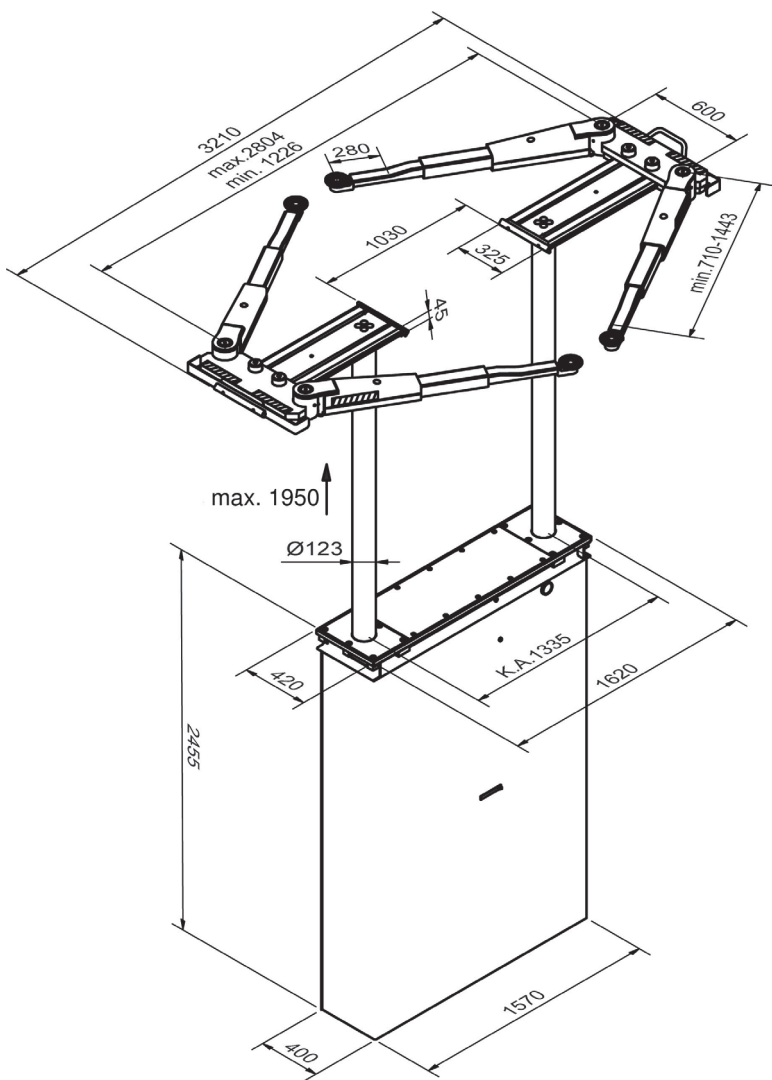

- Large program of extra pads

Zinc coating and special colours on request!

Technical data	
Lifting capacity	3,500 kg
Lifting height	1,950 mm
Working height	2,020 – 2,085 mm
Cylinder diameter	2 x 123 mm
Distance between cylinders	1,335 mm
Lifting / lowering time (high pressure)	approx. 30 sec.
Foundation depth	2,625 mm
Pump unit	3 kW
Hydraulic oil	10 l
Voltage	230 / 400 V – 50 Hz – 16 A

Arm superstructure	
Total width	3,210 mm
Lifting pad included in the delivery	Uni: 11027 (95 – 135 mm) Sport: 29265 (70 – 95 mm)
Min. height	Uni: 95 – 135 mm Sport: 70 – 95 mm
Arm length, min. - max.	710 – 1,443 mm